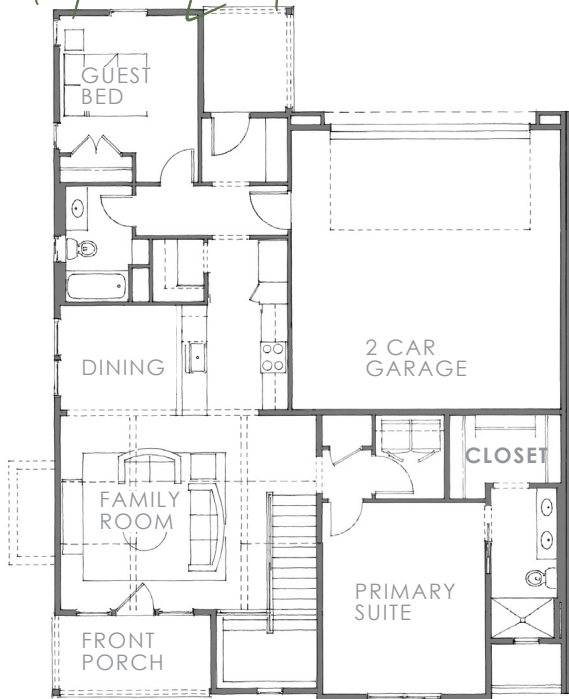

1,394 SQUARE FEET

2 BED • 2 BATH

2 CAR GARAGE

OPTIONAL LL FINISH
793 SF (3RD BED & BATH)

One-Story Exterior

One-Story Kitchen

Two-Story Kitchen

Main Level

Lower Level

End Unit

MAIN LEVEL

UPPER LEVEL

Middle Unit

MAIN LEVEL

UPPER LEVEL

Two-Story Exterior

2-STORY PLAN

1,785 & 1,796 SQUARE FEET

3 BED | 2.5 BATH

2 CAR GARAGE

OPTIONAL LL FINISH
439 & 477 SF

MIDDLEBROOK OVERVIEW

Agrihood

HWY 35