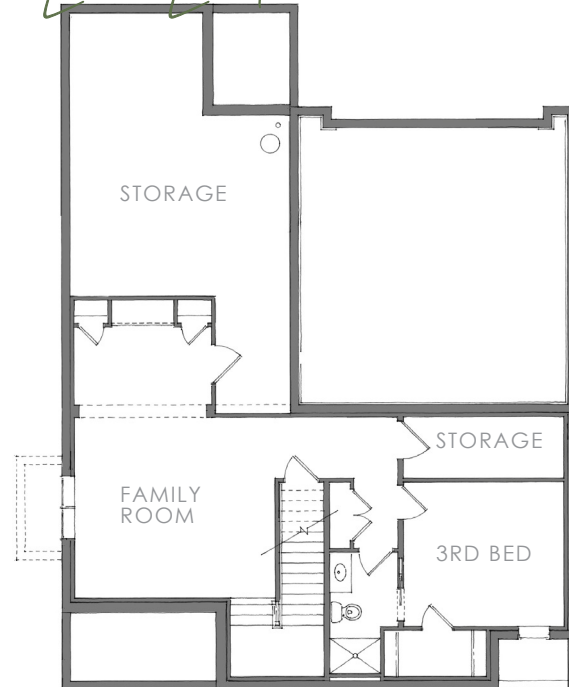

1,394 SQUARE FEET

2 BED • 2 BATH

2 CAR GARAGE

OPTIONAL LL FINISH
793 SF (3RD BED & BATH)

One-Story Exterior

One-Story Kitchen

Two-Story Kitchen

Main Level

Lower Level

End Unit

MAIN LEVEL

UPPER LEVEL

Middle Unit

MAIN LEVEL

UPPER LEVEL

Two-Story Exterior

2-STORY PLAN

1,785 & 1,796 SQUARE FEET

3 BED | 2.5 BATH

2 CAR GARAGE

OPTIONAL LL FINISH
439 & 477 SF

MIDDLEBROOK OVERVIEW

Agrihood

HWY 35