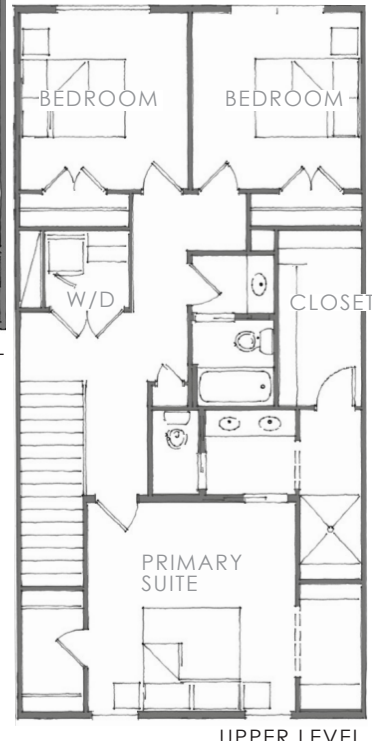

1,394 SQUARE FEET

2 BED • 2 BATH

2 CAR GARAGE

OPTIONAL LL FINISH
793 SF (3RD BED & BATH)

One-Story Exterior

One-Story Kitchen

Two-Story Kitchen

Main Level

Lower Level

End Unit

MAIN LEVEL

UPPER LEVEL

Middle Unit

MAIN LEVEL

UPPER LEVEL

Two-Story Exterior

2-STORY PLAN

1,785 & 1,796 SQUARE FEET

3 BED | 2.5 BATH

2 CAR GARAGE

OPTIONAL LL FINISH
439 & 477 SF

MIDDLEBROOK OVERVIEW

Agrihood

HWY 35