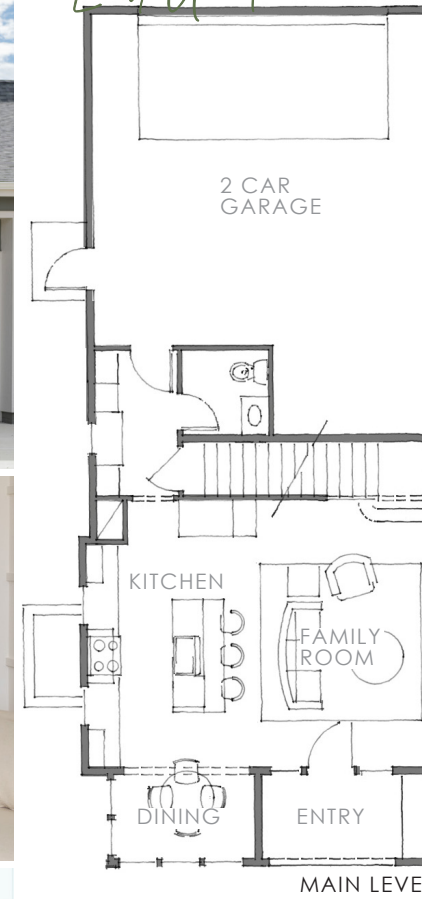

1,394 SQUARE FEET

2 BED • 2 BATH

2 CAR GARAGE

OPTIONAL LL FINISH
793 SF (3RD BED & BATH)

One-Story Exterior

One-Story Kitchen

Two-Story Kitchen

Main Level

Lower Level

End Unit

MAIN LEVEL

UPPER LEVEL

Middle Unit

MAIN LEVEL

UPPER LEVEL

Two-Story Exterior

2-STORY PLAN

1,785 & 1,796 SQUARE FEET

3 BED | 2.5 BATH

2 CAR GARAGE

OPTIONAL LL FINISH
439 & 477 SF

MIDDLEBROOK OVERVIEW

Agrihood

HWY 35