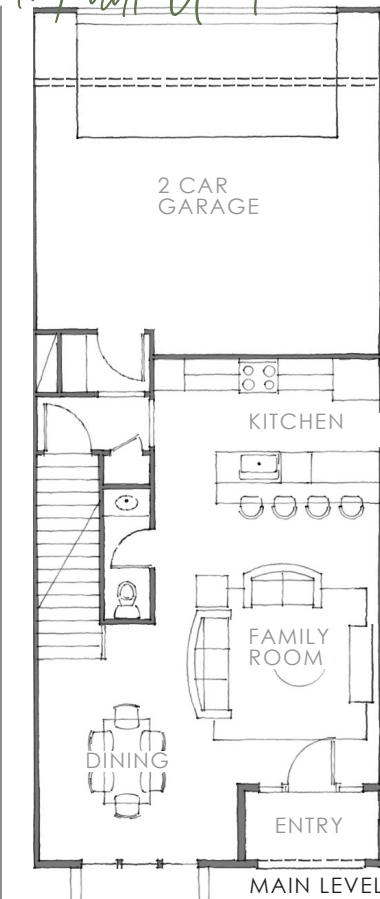

1,394 SQUARE FEET

2 BED • 2 BATH

2 CAR GARAGE

OPTIONAL LL FINISH
793 SF (3RD BED & BATH)

One-Story Exterior

One-Story Kitchen

Two-Story Kitchen

Main Level

Lower Level

End Unit

MAIN LEVEL

UPPER LEVEL

Middle Unit

MAIN LEVEL

UPPER LEVEL

Two-Story Exterior

2-STORY PLAN

1,785 & 1,796 SQUARE FEET

3 BED | 2.5 BATH

2 CAR GARAGE

OPTIONAL LL FINISH
439 & 477 SF

MIDDLEBROOK OVERVIEW

Agrihood

HWY 35